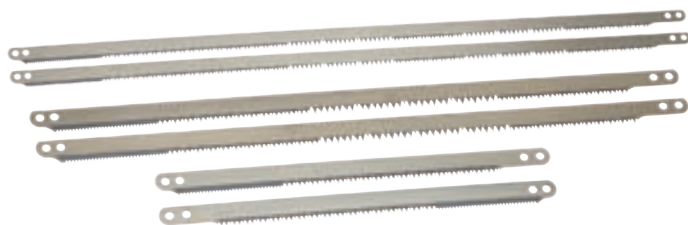

REPLACEMENT BLADE

Lâmina extra
Lame de remplacement
Hoja extra

TYPE	CODE	SIZE
REPLACEMENT BLADE FOR WOOD	BSB12	12" - 300MM
REPLACEMENT BLADE FOR WOOD	BSB21	21" - 530MM
REPLACEMENT BLADE FOR WOOD	BSB24	24" - 610MM
REPLACEMENT BLADE FOR WOOD	BSB30	30" - 760MM
REPLACEMENT BLADE FOR WOOD	BSB36	36" - 910MM
REPLACEMENT BLADE FOR METAL	BSBM12	12" - 300MM